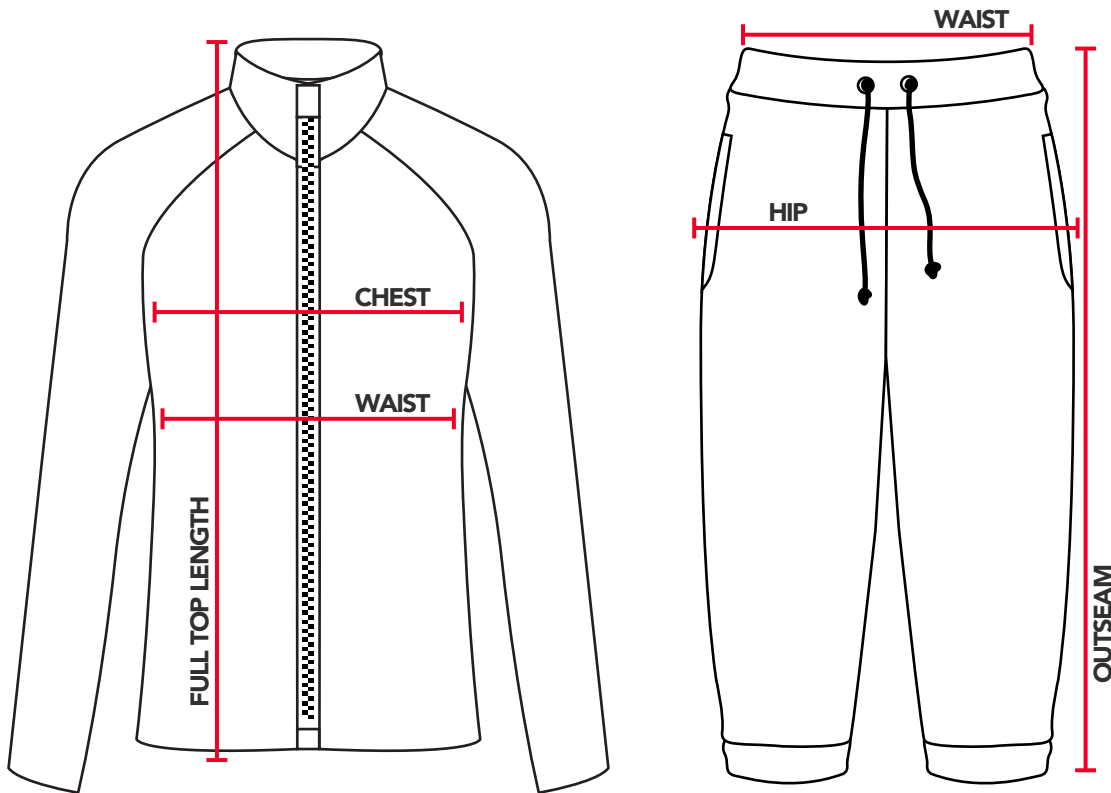

APPAREL CO.

TRACK SUIT

SIZING CHART

JACKET	SIZE	Y2XS	YXS	YS	YM	YL	YXL	AXS	AS	AM	AL	AXL	A2XL	A3XL	A4XL	A5XL
	CHEST	23	25	27	29	31	33	33	35	37	39	41	44	47	50	54
	WAIST	21	23	24	26	28	30	29	31	33	35	37	40	43	46	50
	SLEEVE LENGTH	17	17	19	19	20	21	22	22	23	23	24	24	25	25	26
	FULL TOP LENGTH	17	17	17	18	19	19	22	22	23	24	24	25	25	26	26

PANT	SIZE	YXS	YS	YM	YL	YXL	AXS	AS	AM	AL	AXL	2XL	3XL	4XL	5XL
	WAIST	22	23	24	26	27	26	26	28	30	33	35	37	40	42
	HIP	26	27	28	30	31	29	30	32	34	37	39	41	44	46
OUTSEAM	25	29	32	35	36	36	37	38	39	39	40	41	42	43	

ALL MEASUREMENTS IN INCHES